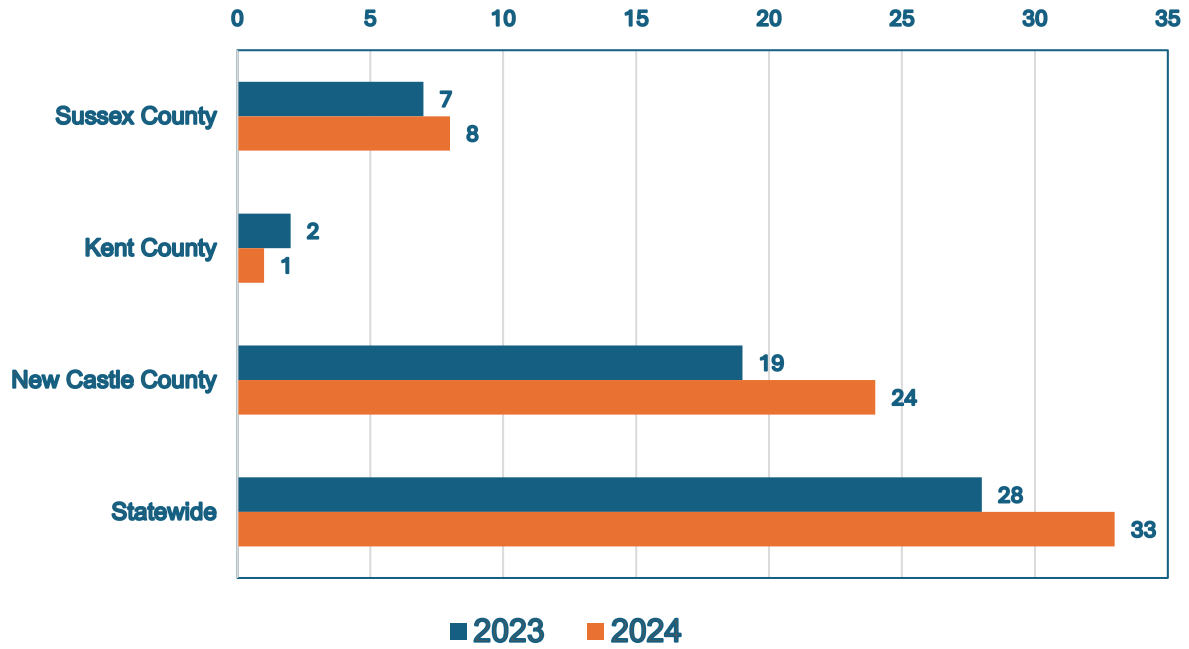

Sincerely,

/s/ Daniel McBride

Daniel McBride  
Director, Division of Civil Rights & Public Trust

---

<sup>1</sup> See Diagram 1.

<sup>2</sup> See Diagram 2.

**Diagram 1: Hate or Bias Incident by Location, 2023 and 2024**

**Diagram 2: Hate or Bias incident by Type, 2023 and 2024**