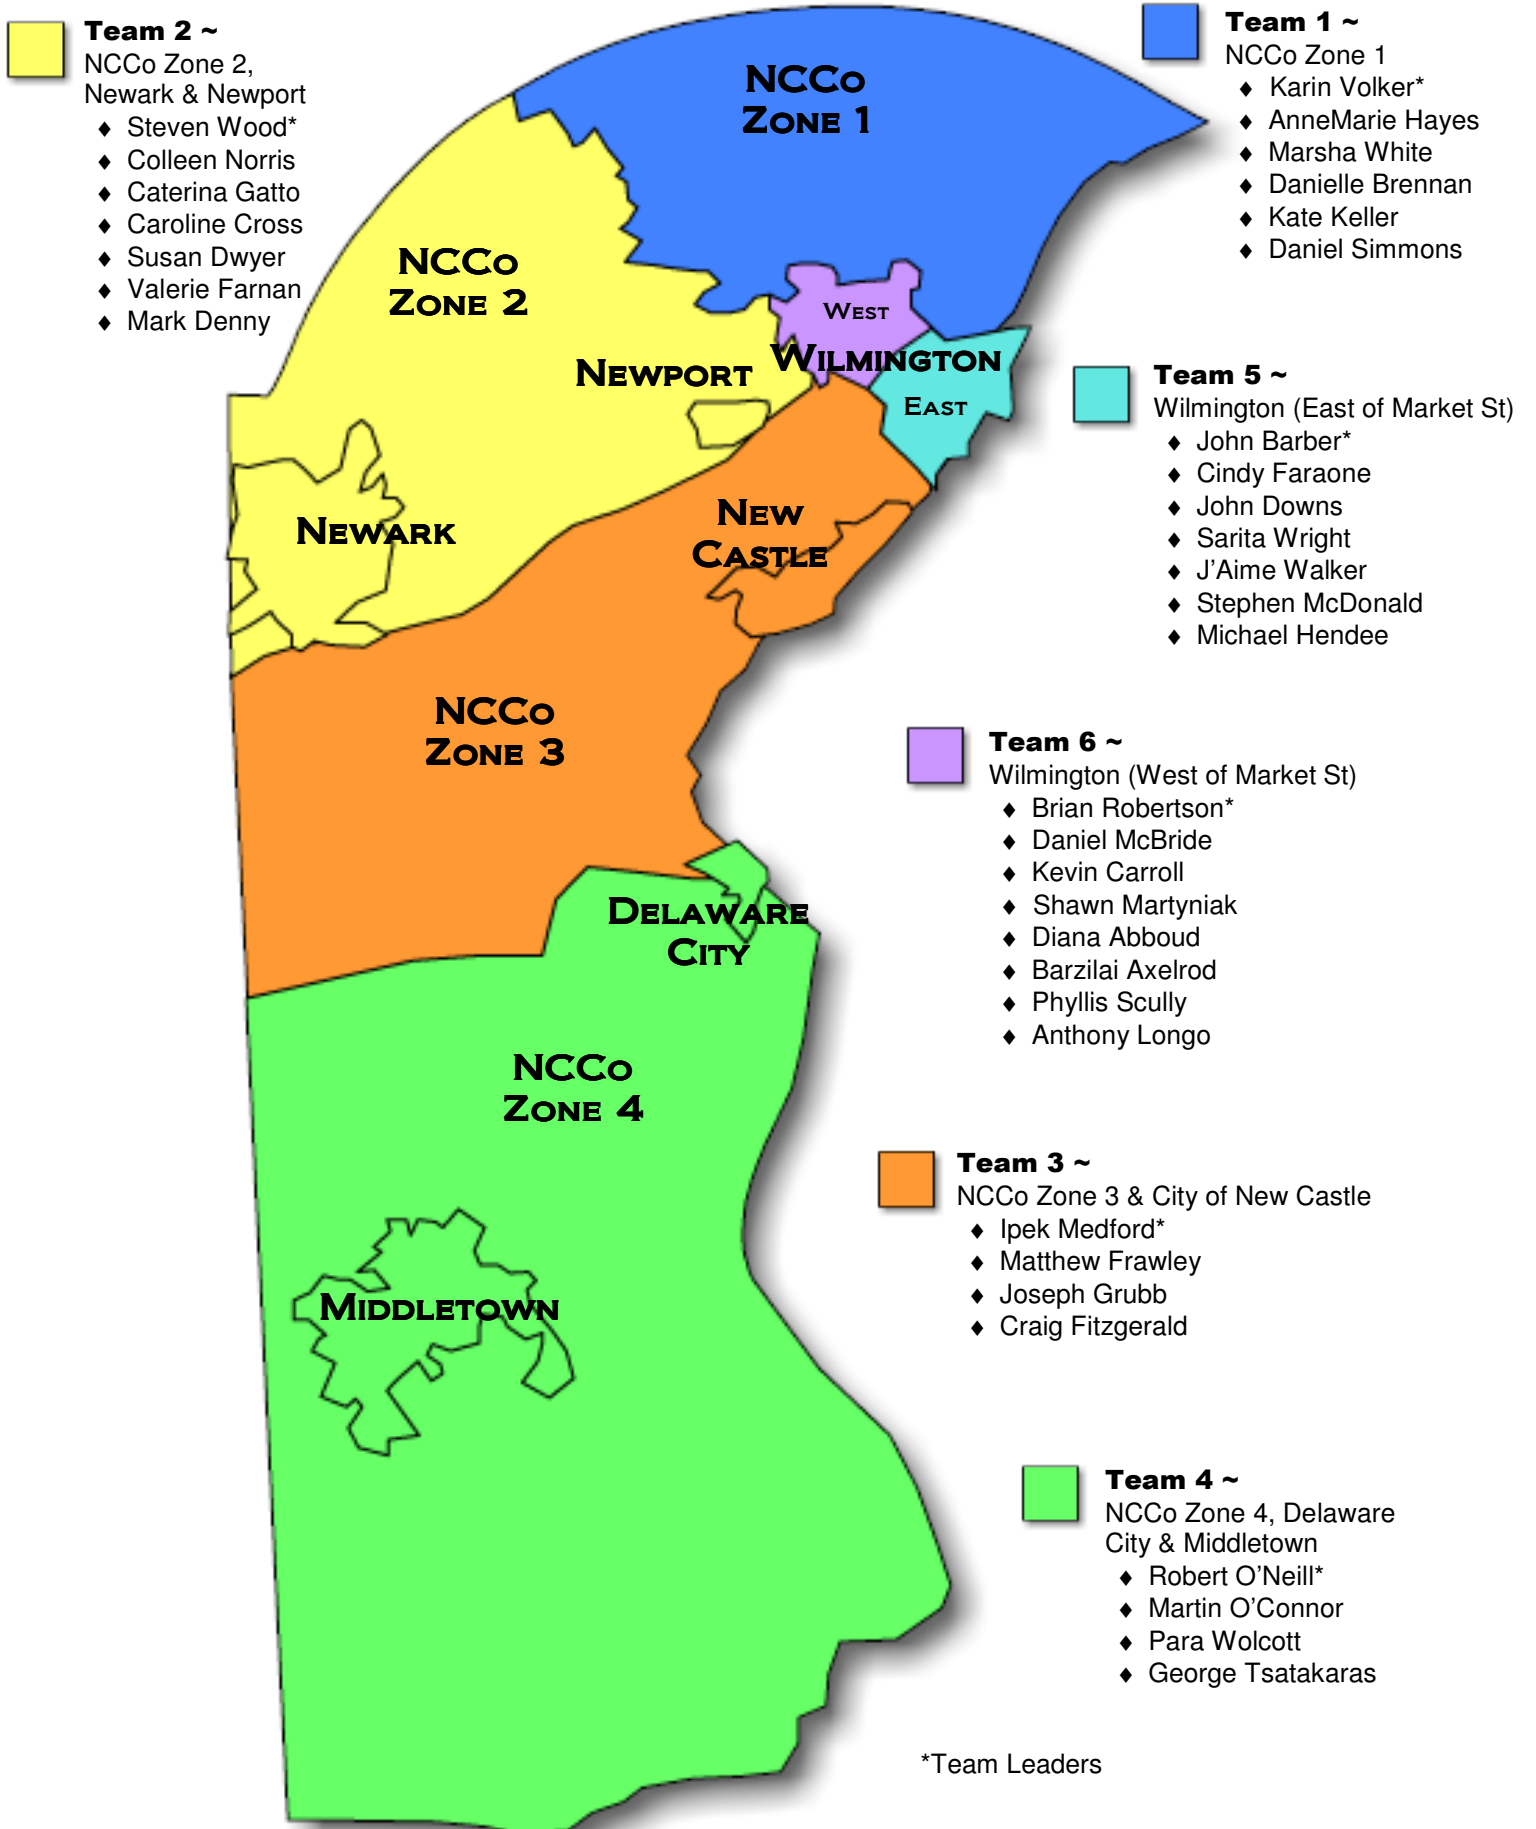

NEW CASTLE COUNTY

COMMUNITY PROSECUTION TEAMS ~ 577-8500

*Team Leaders